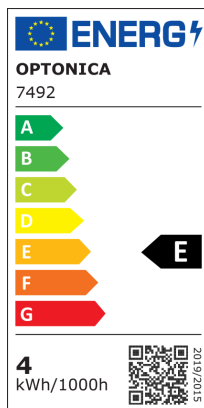

LED Стенен Осветител Кръгъл 4 Диоди Сиво Тяло

Мощност

4W

Цвят на светлината

Неутрална светлина

Stamps

Техническа Спецификация

Brand	Optonica	Material	Aluminium
Product Code	WL4-A1	Operating Frequency	50-60 Hz
Power	4W	Temperature	-20°C / +40°C
Energy Consumption	4 kWh/1000h	Life span	25 000 Hours
Input voltage	AC220-240V	Color Code	840
Flux	440 lm	Body Color	Gray
FLUX per watt	110lm/W	LED Type	Cree
IP	54	Mount Type	Wall Installation
Dimmable	No	Lumen maintenance at end of service life	70%
Correlated Color Temperature	4000K	Size of product	φ110 mm
Light Color	Неутрална светлина	Size of package	115x115x115 mm
Wattage Equivalent	29W	Items per pack	1
EAN Code	3800156674929	Items per box	20
Energy Efficiency Label	E	Color Of The Shell	Grey
Beam angle	90°	Gross weight	0,650 kg
Power Factor	0.9	Net weight	0,590 kg
On/Off Cycles	25 000x	Warranty	2 Years