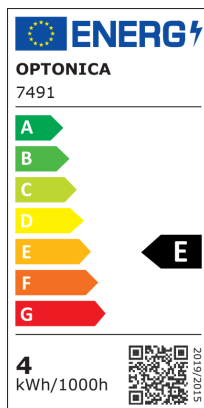

LED Стенен Осветител Кръгъл 4 Диоди Черно Тяло

Мощност

4W

Цвят на светлината

Неутрална светлина

Stamps

4 kWh/1000h

Техническа Спецификация

| | | | |
|------------------------------|--------------------|--|----------------|
| Brand | Optonica | Instant On | 0.1s |
| Product Code | WL4-A1 | Material | Aluminium |
| Power | 4W | Operating Frequency | 50-60 Hz |
| Energy Consumption | 4 kWh/1000h | Temperature | -20°C / +40°C |
| Input voltage | AC220-240V | Life span | 25 000 Hours |
| Flux | 440 lm | Color Code | 840 |
| FLUX per watt | 110lm/W | Body Color | Black |
| IP | 54 | LED Type | Cree |
| Dimmable | No | Lumen maintenance at end of service life | 70% |
| Correlated Color Temperature | 4000K | Size of product | φ110 mm |
| Light Color | Неутрална светлина | Size of package | 115x115x115 mm |
| Wattage Equivalent | 29W | Items per pack | 1 |
| EAN Code | 3800156674912 | Items per box | 20 |
| Energy Efficiency Label | E | Color Of The Shell | Black |
| Beam angle | 90° | Gross weight | 0,650 kg |
| Power Factor | 0.9 | Net weight | 0,590 kg |
| On/Off Cycles | 25 000x | Warranty | 2 Years |