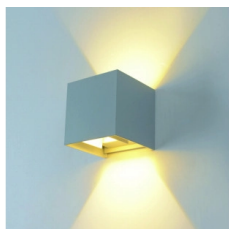

OPTONICA

Applique Murale LED Corps Gris Carré

Puissance

- 12W

Couleur de lumiere

Lumière neutre

Stamps

Technical Specification

Energy Efficiency Label	E
Beam angle	Adjustable 0°-90°
Power Factor	0.9
On/Off Cycles	25 000x
Instant On	0.1s
Material	Aluminium
Operating Frequency	50-60 Hz
Temperature	-20°C / +40°C
Life span	25 000 Hours
Color Code	840
Body Color	Gray
LED Type	Epistar
Lumen maintenance at end of service life	70%
Size of product	100x100x100 mm
Size of package	115x115x115 mm
Items per pack	1
Items per box	20
Color Of The Shell	Grey