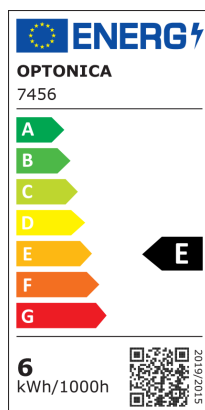

OPTONICA

DATASHEET

LED Стенен Осветител Сив Квадратно Тяло

Мощност

6W

Цвят на светлината

Неутрална светлина

Stamps

6 kWh/1000h

STOP/610E

Техническа Спецификация

Brand	Optonica	Instant On	0.1s
Product Code	WL6-A1	Material	Aluminium
Power	6W	Operating Frequency	50-60 Hz
Energy Consumption	6 kWh/1000h	Temperature	-20°C / +40°C
Input voltage	AC220-240V	Life span	25 000 Hours
Flux	660 lm	Color Code	840
FLUX per watt	110lm/W	Body Color	Gray
IP	54	LED Type	Epistar
Dimmable	No	Lumen maintenance at end of service life	70%
Correlated Color Temperature	4000K	Size of product	100x100x100 mm
Light Color	Неутрална светлина	Size of package	115x115x115 mm
Wattage Equivalent	44W	Items per pack	1
EAN Code	3800156674561	Items per box	20
Energy Efficiency Label	E	Color Of The Shell	Grey
Beam angle	Adjustable 0°-90°	Gross weight	0,660 kg
Power Factor	0.9	Net weight	0,600 kg
On/Off Cycles	25 000x	Warranty	2 Years