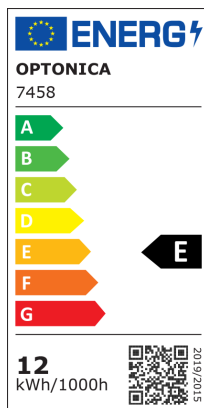

LED Стенен Осветител Черно Тяло Квадратен

Мощност

12W

Цвят на светлината

Топла светлина

Stamps

RoHS

-80

12
kWh/1000h

Техническа Спецификация

Brand	Optonica	Instant On	0.1s
Product Code	WL12-A1	Material	Aluminium
Power	12W	Operating Frequency	50-60 Hz
Energy Consumption	12 kWh/1000h	Temperature	-20°C / +40°C
Input voltage	AC220-240V	Life span	25 000 Hours
Flux	1320 lm	Color Code	830
FLUX per watt	110lm/W	Body Color	Black
IP	54	LED Type	Epistar
Dimmable	No	Lumen maintenance at end of service life	70%
Correlated Color Temperature	3000K	Size of product	100x100x100 mm
Light Color	Топла светлина	Size of package	115x115x115 mm
Wattage Equivalent	88W	Items per pack	1
EAN Code	3800156674585	Items per box	20
Energy Efficiency Label	E	Color Of The Shell	Black
Beam angle	Adjustable 0°-90°	Gross weight	0,660 kg
Power Factor	0.9	Net weight	0,600 kg
On/Off Cycles	25 000x	Warranty	2 Years