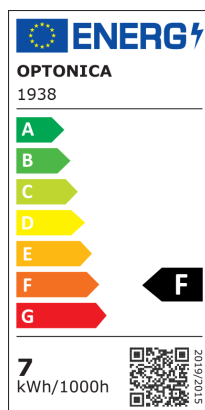

OPTONICA

DATASHEET

LED Спот GU10 38°

Мощност

7W

Цвят на светлината

Бяла
светлина

Stamps

Техническа Спецификация

Brand	Optonica	On/Off Cycles	25 000x
Product Code	SP7-A3	Instant On	0.2s
Socket	GU10	Material	ALU+PC
Power	7W	Operating Frequency	50-60 Hz
Energy Consumption	7 kWh/1000h	Temperature	-20°C / +40°C
Input voltage	AC175-265V	Ra ≥	80
Flux	560 lm	Life span	25 000 Hours
FLUX per watt	80lm/W	Color Code	860
IP	20	Lumen maintenance at end of service life	70%
Dimmable	No	Size of product	57x50 mm
Correlated Color Temperature	6000K	Size of package	60x50x50 mm
Light Color	Бяла светлина	Size of Box	530x275x145 mm
Wattage Equivalent	56W	Items per pack	1
EAN Code	3800156619388	Items per box	100
Energy Efficiency Label	F	Candela	1636 cd
Beam angle	38°	Gross weight	0,040 kg
Power Factor	0.5	Net weight	0,030 kg
Power LED	7W	Warranty	2 Years