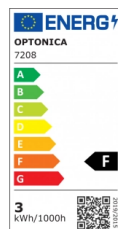

OPTONICA

LED Notlicht 3 Stunden Notbetrieb

Leistung **Lichtfarbe**

- 3W

Kaltweiß

Stamps

Technische Spezifikation

Katalognummer	7208
Brand	Optonica
Product Code	WW1-A2
Power	3W
Energy Consumption	3 kWh/1000h
Input voltage	AC220-240V
Flux	280 lm
FLUX per watt	70lm/W
IP	20
Dimmable	No
Correlated Color Temperature	6000K
Light Color	Kaltweiß
EAN Code	3800156672086
Energy Efficiency Label	F
Instant On	0.1s
Material	Plastic

Operating Frequency	50-60 Hz
Temperature	-20°C / +40°C
Ra ≥	80
Life span	25 000 Hours
Color Code	860
Body Color	White
LED Type	SMD
Mount Type	Outer Installation
Lumen maintenance at end of service life	70%
Size of product	285x270x70 mm
Size of package	295x280x80 mm
Items per pack	1
Items per box	5
Battery life	3 Hours
Light Source	2x3pcs SMD LED
Color Of The Shell	White
Emergency Mode	3-hours Emergency Duration
Range	20m