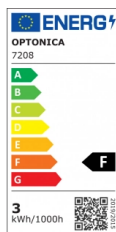

OPTONICA

LED Аварийно Осветление 3 Часа Аварийен Режим

Мощност

- 3W

Цвят на светлината

Бяла светлина

Stamps

Техническа Спецификация

Каталожен Номер	7208
Brand	Optonica
Product Code	WW1-A2
Power	3W
Energy Consumption	3 kWh/1000h
Input voltage	AC220-240V
Flux	280 lm
FLUX per watt	70lm/W
IP	20
Dimmable	No
Correlated Color Temperature	6000K
Light Color	Бяла светлина
EAN Code	3800156672086
Energy Efficiency Label	F

Instant On	0.1s
Material	Plastic
Operating Frequency	50-60 Hz
Temperature	-20°C / +40°C
Ra ≥	80
Life span	25 000 Hours
Color Code	860
Body Color	White
LED Type	SMD
Mount Type	Outer Installation
Lumen maintenance at end of service life	70%
Size of product	285x270x70 mm
Size of package	295x280x80 mm
Items per pack	1
Items per box	5
Battery life	3 Hours
Light Source	2x3pcs SMD LED
Color Of The Shell	White