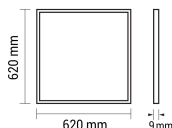

LED Панел 62X62 36W

Мощност

36W

Цвят на светлината

Stamps

Техническа Спецификация

Brand	Optonica	Instant On	0.1s
Product Code	DL36-A3	Material	Aluminium
Power	36W	Operating Frequency	50-60 Hz
Energy Consumption	36 kWh/1000h	Temperature	-20°C / +40°C
Input voltage	AC175-265V	Ra ≥	80
Flux	3600 lm	Life span	25 000 Hours
FLUX per watt	100lm/W	Color Code	828
IP	20	Body Color	White
Dimmable	No	Lumen maintenance at end of service life	70%
Correlated Color Temperature	2800K	Size of product	620x620x9 mm
Light Color	Топла светлина	Size of package	680x650x40 mm
Wattage Equivalent	207W	Items per pack	1
EAN Code	3800156627369	Items per box	6
Energy Efficiency Label	E	Color Of The Shell	White
Beam angle	120°	Gross weight	2,220 kg
Power Factor	0.95	Net weight	2,013 kg
On/Off Cycles	25 000x	Warranty	2 Years