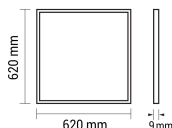

LED Панел 62X62 36W

Мощност

36W

Цвят на светлината

Бяла светлина

Stamps

RoHS

-80

Техническа Спецификация

Brand	Optonica	Material	Aluminium
Product Code	DL36-A3	Operating Frequency	50-60 Hz
Power	36W	Temperature	-20°C / +40°C
Energy Consumption	36 kWh/1000h	Ra ≥	80
Input voltage	AC175-265V	Life span	25 000 Hours
Flux	3060 lm	Weight of Product	2.680 kg.
FLUX per watt	85m/W	Color Code	860
IP	20	Body Color	White
Dimmable	No	Lumen maintenance at end of service life	70%
Correlated Color Temperature	6000K	Size of product	620x620x9 mm
Light Color	Бяла светлина	Size of package	680x650x40 mm
Wattage Equivalent	200W	Items per pack	1
EAN Code	3800156627345	Items per box	6
Energy Efficiency Label	F	Color Of The Shell	White
Beam angle	120°	Gross weight	2,220 kg
Power Factor	0.95	Net weight	2,013 kg
On/Off Cycles	25 000x	Warranty	2 Years
Instant On	0.1s		