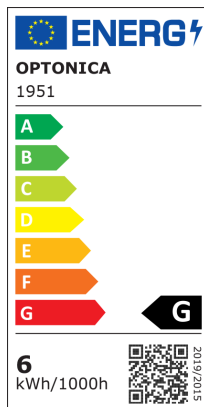

LED Крушка C37 B22 Candle

Мощност

6W

Цвят на светлината

Stamps

Техническа Спецификация

Brand	Optonica	On/Off Cycles	25 000x
Product Code	SP6-A8	Instant On	0.1s
Socket	B22	Material	ALU+PC
Power	6W	Operating Frequency	50-60 Hz
Energy Consumption	6 kWh/1000h	Temperature	-20°C / +40°C
Input voltage	AC170-240V	Life span	25 000 Hours
Flux	480 lm	Color Code	845
FLUX per watt	80lm/W	Body Color	White
IP	20	Lumen maintenance at end of service life	70%
Dimmable	No	Size of product	φ37x90 mm
Correlated Color Temperature	4500K	Items per pack	1
Light Color	Неутрална светлина	Items per box	100
EAN Code	3800156619517	Gross weight	0,026 kg
Energy Efficiency Label	G	Net weight	0,020 kg
Beam angle	180°	Warranty	2 Years
Power Factor	0.5		