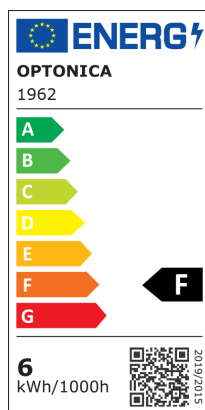

### LED Спот GU10 4W

Мощност

6W

Цвят на светлината

Топла светлина

Stamps

## Техническа Спецификация

Brand	Optonica	On/Off Cycles	25 000x
Product Code	SP6-A4	Instant On	0.1s
Socket	GU10	Material	ALU+PC
Power	6W	Operating Frequency	50-60 Hz
Energy Consumption	6 kWh/1000h	Temperature	-20°C / +40°C
Input voltage	AC220-240V	Life span	25 000 Hours
Flux	480 lm	Color Code	827
FLUX per watt	80lm/W	LED Type	COB
IP	20	Lumen maintenance at end of service life	70%
Dimmable	No	Size of product	φ50x60 mm
Correlated Color Temperature	2700K	Size of package	70x55x55 mm
Light Color	Топла светлина	Items per pack	1
Wattage Equivalent	35W	Items per box	100
EAN Code	3800156619623	Color Of The Shell	White
Energy Efficiency Label	F	Gross weight	0,060 kg
Beam angle	50°	Net weight	0,050 kg
Power Factor	0.5	Warranty	2 Years