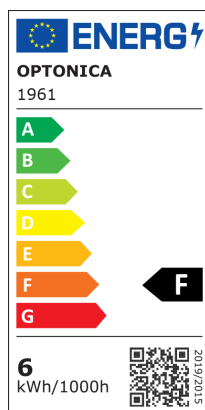

LED Spot GU10 50° COB fehérlámpa

Putere

6W

Culoare deschisă

Neutral white

Stamps

Specificatii tehnice

Brand	Optonica	On/Off Cycles	25 000x
Product Code	SP6-A4	Instant On	0.1s
Socket	GU10	Material	ALU+PC
Power	6W	Operating Frequency	50-60 Hz
Energy Consumption	6 kWh/1000h	Temperature	-20°C / +40°C
Input voltage	AC220-240V	Life span	25 000 Hours
Flux	480 lm	Color Code	845
FLUX per watt	80lm/W	LED Type	COB
IP	20	Lumen maintenance at end of service life	70%
Dimmable	No	Size of product	φ50x60 mm
Correlated Color Temperature	4500K	Size of package	70x55x55 mm
Light Color	Neutral white	Items per pack	1
Wattage Equivalent	35W	Items per box	100
EAN Code	3800156619616	Color Of The Shell	White
Energy Efficiency Label	F	Gross weight	0,060 kg
Beam angle	50°	Net weight	0,050 kg
Power Factor	0.5	Warranty	2 Years