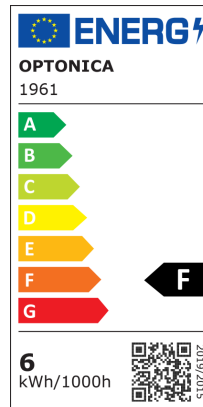

OPTONICA

DATASHEET

LED Спот GU10 4W

Мощност

6W

Цвят на светлината

Stamps

Техническа Спецификация

Brand	Optonica	On/Off Cycles	25 000x
Product Code	SP6-A4	Instant On	0.1s
Socket	GU10	Material	ALU+PC
Power	6W	Operating Frequency	50-60 Hz
Energy Consumption	6 kWh/1000h	Temperature	-20°C / +40°C
Input voltage	AC220-240V	Life span	25 000 Hours
Flux	480 lm	Color Code	845
FLUX per watt	80lm/W	LED Type	COB
IP	20	Lumen maintenance at end of service life	70%
Dimmable	No	Size of product	φ50x60 mm
Correlated Color Temperature	4500K	Size of package	70x55x55 mm
Light Color	Неутрална светлина	Items per pack	1
Wattage Equivalent	35W	Items per box	100
EAN Code	3800156619616	Color Of The Shell	White
Energy Efficiency Label	F	Gross weight	0,060 kg
Beam angle	50°	Net weight	0,050 kg
Power Factor	0.5	Warranty	2 Years