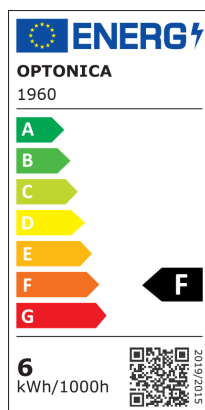

OPTONICA

DATASHEET

LED Спот GU10 4W

Мощност

6W

Цвят на светлината

Бяла
светлина

Stamps

Техническа Спецификация

Brand	Optonica	On/Off Cycles	25 000x
Product Code	SP6-A4	Instant On	0.1s
Socket	GU10	Material	ALU+PC
Power	6W	Operating Frequency	50-60 Hz
Energy Consumption	6 kWh/1000h	Temperature	-20°C / +40°C
Input voltage	AC220-240V	Life span	25 000 Hours
Flux	480 lm	Color Code	860
FLUX per watt	80lm/W	LED Type	COB
IP	20	Lumen maintenance at end of service life	70%
Dimmable	No	Size of product	φ50x60 mm
Correlated Color Temperature	6000K	Size of package	70x55x55 mm
Light Color	Бяла светлина	Items per pack	1
Wattage Equivalent	35W	Items per box	100
EAN Code	3800156619609	Color Of The Shell	White
Energy Efficiency Label	F	Gross weight	0,060 kg
Beam angle	50°	Net weight	0,050 kg
Power Factor	0.5	Warranty	2 Years