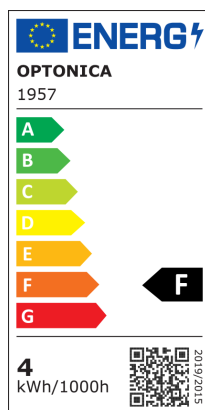

OPTONICA

DATASHEET

LED Спот GU10 4W

Мощност

4W

Цвят на светлината

Stamps

Техническа Спецификация

Brand	Optonica	On/Off Cycles	25 000x
Product Code	SP4-A2	Instant On	0.1s
Socket	GU10	Material	ALU+PC
Power	4W	Operating Frequency	50-60 Hz
Energy Consumption	4 kWh/1000h	Temperature	-20°C / +40°C
Input voltage	AC220-240V	Life span	25 000 Hours
Flux	320 lm	Color Code	860
FLUX per watt	80lm/W	LED Type	COB
IP	20	Lumen maintenance at end of service life	70%
Dimmable	No	Size of product	φ50x60 mm
Correlated Color Temperature	6000K	Size of package	70x55x55 mm
Light Color	Бяла светлина	Items per pack	1
Wattage Equivalent	25W	Items per box	100
EAN Code	3800156619579	Color Of The Shell	White
Energy Efficiency Label	F	Gross weight	0,060 kg
Beam angle	50°	Net weight	0,050 kg
Power Factor	0.5	Warranty	2 Years