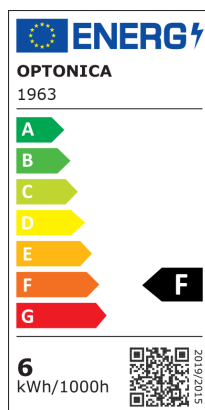

OPTONICA

DATASHEET

LED Крушка GU10 50° COB Димируема

Мощност

6W

Цвят на светлината

Бяла
светлина

Stamps

RoHS

-80

Техническа Спецификация

Brand	Optonica	On/Off Cycles	25 000x
Product Code	SP6-A5	Instant On	0.1s
Socket	GU10	Material	ALU+PC
Power	6W	Operating Frequency	50-60 Hz
Energy Consumption	6 kWh/m /1000h	Temperature	-20°C / +40°C
Input voltage	AC220-240V	Life span	25 000 Hours
Flux	480 lm	Color Code	860
FLUX per watt	80lm/W	Body Color	White
IP	20	Lumen maintenance at end of service life	70%
Dimmable	Yes	Size of product	φ50x60 mm
Correlated Color Temperature	6000K	Size of package	70x55x55 mm
Light Color	Бяла светлина	Size of Box	270x270x280 mm
Wattage Equivalent	35W	Items per pack	1
EAN Code	3800156619630	Items per box	100
Energy Efficiency Label	F	Gross weight	0,054 kg
Beam angle	50°	Net weight	0,043 kg
Power Factor	0.5	Warranty	5 Years