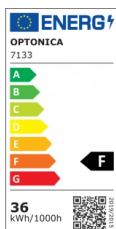

OPTONICA

Lavadora de Pared LED

Potencia **Color de luz**

- 36W

Blanco cálido

Stamps

Especificación técnica

Número de catálogo	7133
Brand	Optonica
Product Code	WW36-A1
Power	36W
Energy Consumption	36 kWh/1000h
Input voltage	AC220-240V
Flux	2800 lm
FLUX per watt	78lm/W
IP	65
Dimmable	No
Correlated Color Temperature	2700K
Light Color	Blanco cálido
EAN Code	3800156671331
Energy Efficiency Label	F

Beam angle	30°
Power Factor	0.5
Power LED	36W
On/Off Cycles	25 000x
Instant On	0.2s
Material	Aluminium
Operating Frequency	50-60 Hz
Temperature	-20°C / +40°C
Ra ≥	80
Life span	25 000 Hours
Color Code	827
Lumen maintenance at end of service life	70%
Size of product	1000x40x60 mm
Size of package	106x63x43 mm
Items per pack	1
Items per box	20
Gross weight	0,810 kg
Net weight	0,715 kg