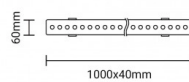

OPTONICA

Lavadora de Pared LED

Potencia **Color de luz**

- 36W

Blanco cálido

Stamps

Especificación técnica

Número de catálogo	7133
Brand	Optonica
Product Code	WW36-A1
Power	36W
Energy Consumption	36 kWh/1000h
Input voltage	AC220-240V
Flux	2800 lm
FLUX per watt	78lm/W
IP	65
Dimmable	No
Correlated Color Temperature	2700K
Light Color	Blanco cálido
EAN Code	3800156671331
Energy Efficiency Label	F

Beam angle	30°
Power Factor	0.5
Power LED	36W
On/Off Cycles	25 000x
Instant On	0.2s
Material	Aluminium
Operating Frequency	50-60 Hz
Temperature	-20°C / +40°C
Ra ≥	80
Life span	25 000 Hours
Color Code	827
Lumen maintenance at end of service life	70%
Size of product	1000x40x60 mm
Size of package	106x63x43 mm
Items per pack	1
Items per box	20
Gross weight	0,810 kg
Net weight	0,715 kg